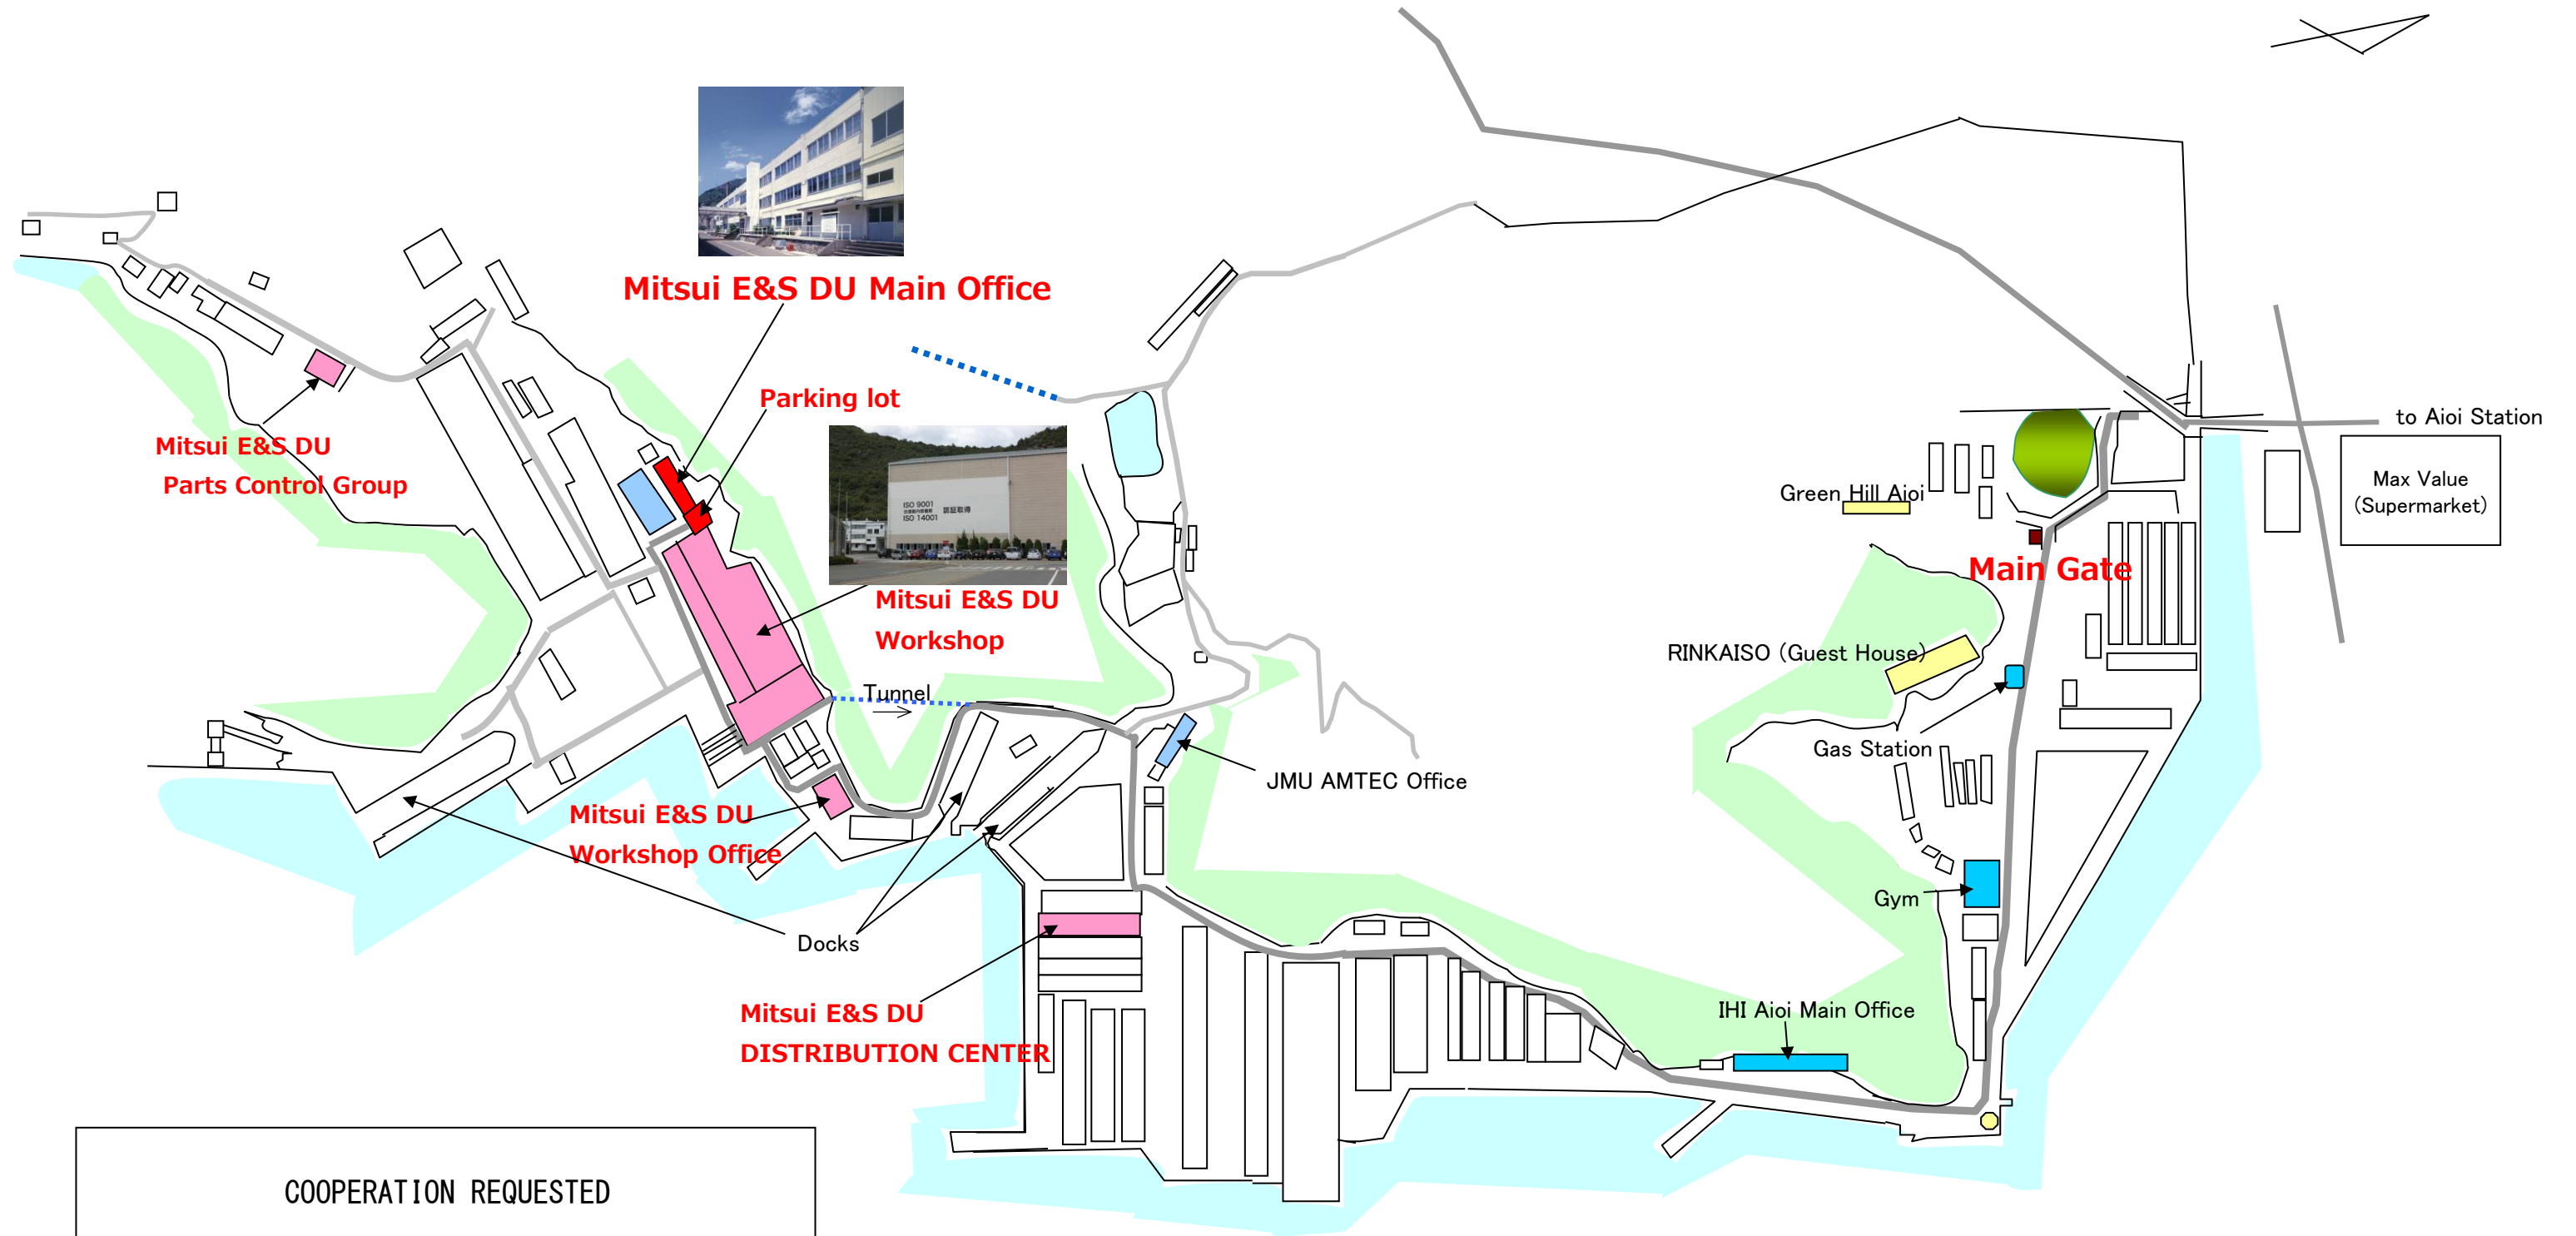

IHI AIOI DISTRICT GUIDE MAP

COOPERATION REQUESTED

Traffic in the yard is restricted in the below mentioned time zones. Please avoid these time zones and order car arrangement well in advance.

Your cooperation is kindly requested.

1. 7:40 ~ 8:00
2. 11:55 ~ 12:05
3. 12:50 ~ 13:00
4. 17:00 ~ 17:20