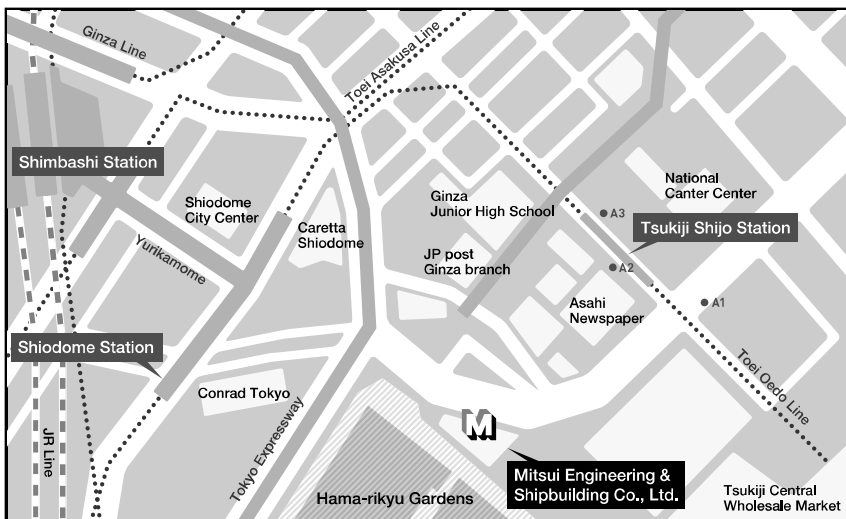

Please refer to the attached list.

3) Date of Start of Operation

December 5, 2011 (Monday)

Map of Tsukiji Office

Access via Public Transportation
10 minutes walk from Shimbashi Station of JR Line
10 minutes walk from Shimbashi Station of Tokyo Metro Ginza Line
10 minutes walk from Tsukiji Station of Tokyo Metro Hibiya Line
8 minutes walk from Shimbashi Station of Toei Asakusa Line
4 minutes walk from Tsukiji-Shijo Station of Toei Oedo Line