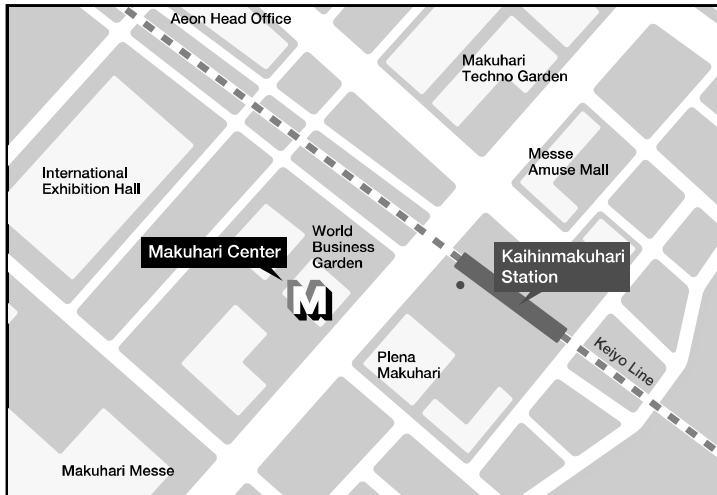

Please come to the Reception Desk of the Company on the 1st Floor.

2. Makuhari Center

1) New Address

World Business Garden Marive East

6-1, Nakase 2-chome, Mihama-ku, Chiba City, Chiba 261-7128

2) Telephone & Facsimile Number and Date of Start of Operation

Please refer to the attached list.

Map of Makuhari Center

Access via Public Transportation
2 minutes walk from Kaihin-Makuhari
Station of JR Keiyo Line

Please come to the Reception Desk of the
Company on the 28th Floor.