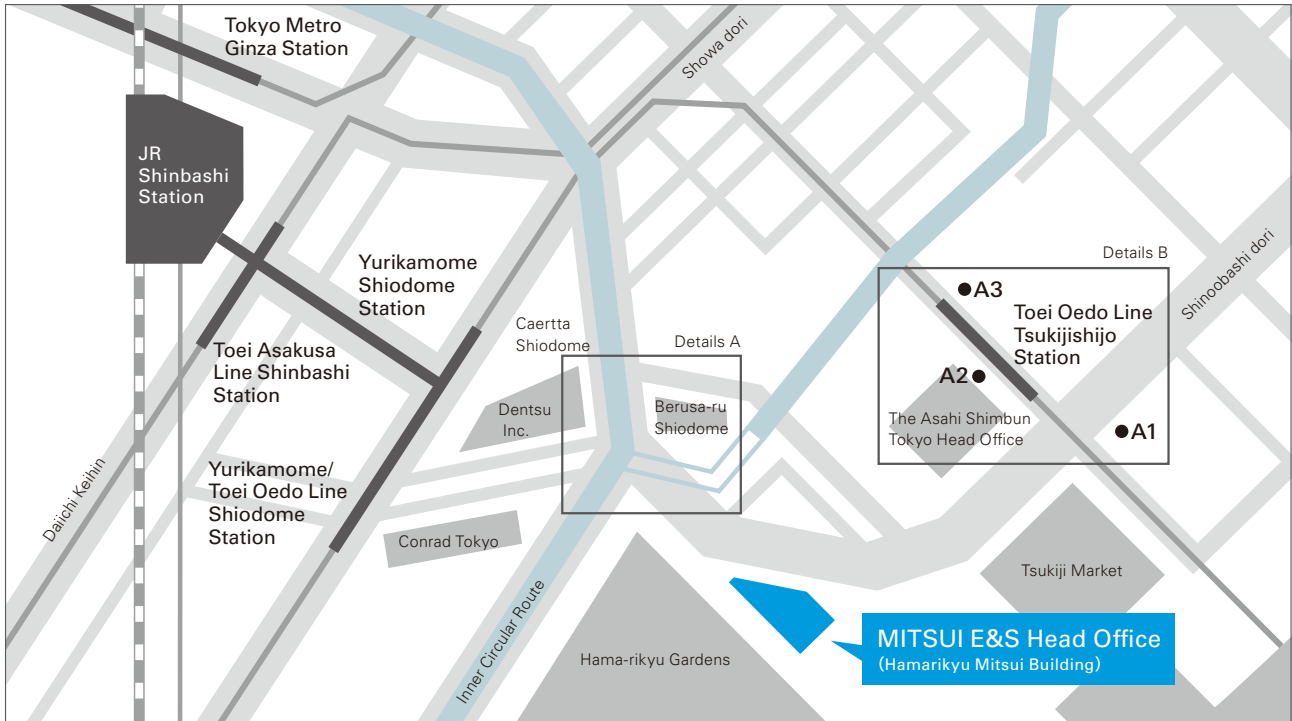

Head Office : Hamarikyu Mitsui Building

Details A

Details B

● Address

6-4, Tsukiji 5-chome, Chuo-ku, Tokyo 104-8439, Japan

● Transportaion

【 By Metro Line 】

- 10 minutes walk from Shimbashi Station of Tokyo Metro Ginza Line
- 10 minutes walk from Tsukiji Station of Tokyo Metro Hibiya Line
- 8 minutes walk from Shimbashi Station of Toei Asakusa Line
- 4 minutes walk from Tsukiji-Shijo Station of Toei Oedo Line

【 By JR Line 】

- 10 minutes walk from Shimbashi Station