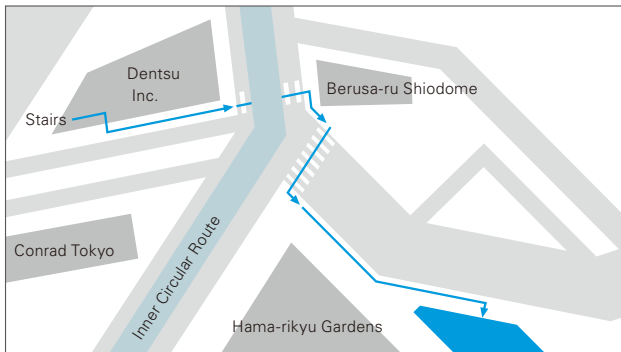

Head Office : Hamarikyu Mitsui Building

Details A

Details B

● Address

6-4, Tsukiji 5-chome, Chuo-ku, Tokyo 104-8439, Japan

● Transportaion

【 By Metro Line 】

- 10 minutes walk from Shimbashi Station of Tokyo Metro Ginza Line
- 10 minutes walk from Tsukiji Station of Tokyo Metro Hibiya Line
- 8 minutes walk from Shimbashi Station of Toei Asakusa Line
- 4 minutes walk from Tsukiji-Shijo Station of Toei Oedo Line

【 By JR Line 】

- 10 minutes walk from Shimbashi Station