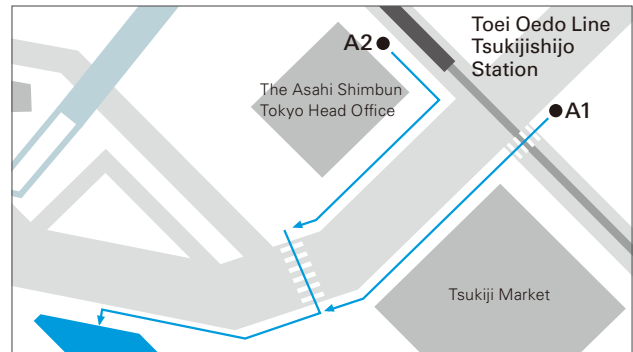

Head Office : Hamarikyu Mitsui Building

Details A

Details B

● Address

6-4, Tsukiji 5-chome, Chuo-ku, Tokyo 104-8439, Japan

● Transportaion

【 By Metro Line 】

- 10 minutes walk from Shimbashi Station of Tokyo Metro Ginza Line
- 10 minutes walk from Tsukiji Station of Tokyo Metro Hibiya Line
- 8 minutes walk from Shimbashi Station of Toei Asakusa Line
- 4 minutes walk from Tsukiji-Shijo Station of Toei Oedo Line

【 By JR Line 】

- 10 minutes walk from Shimbashi Station