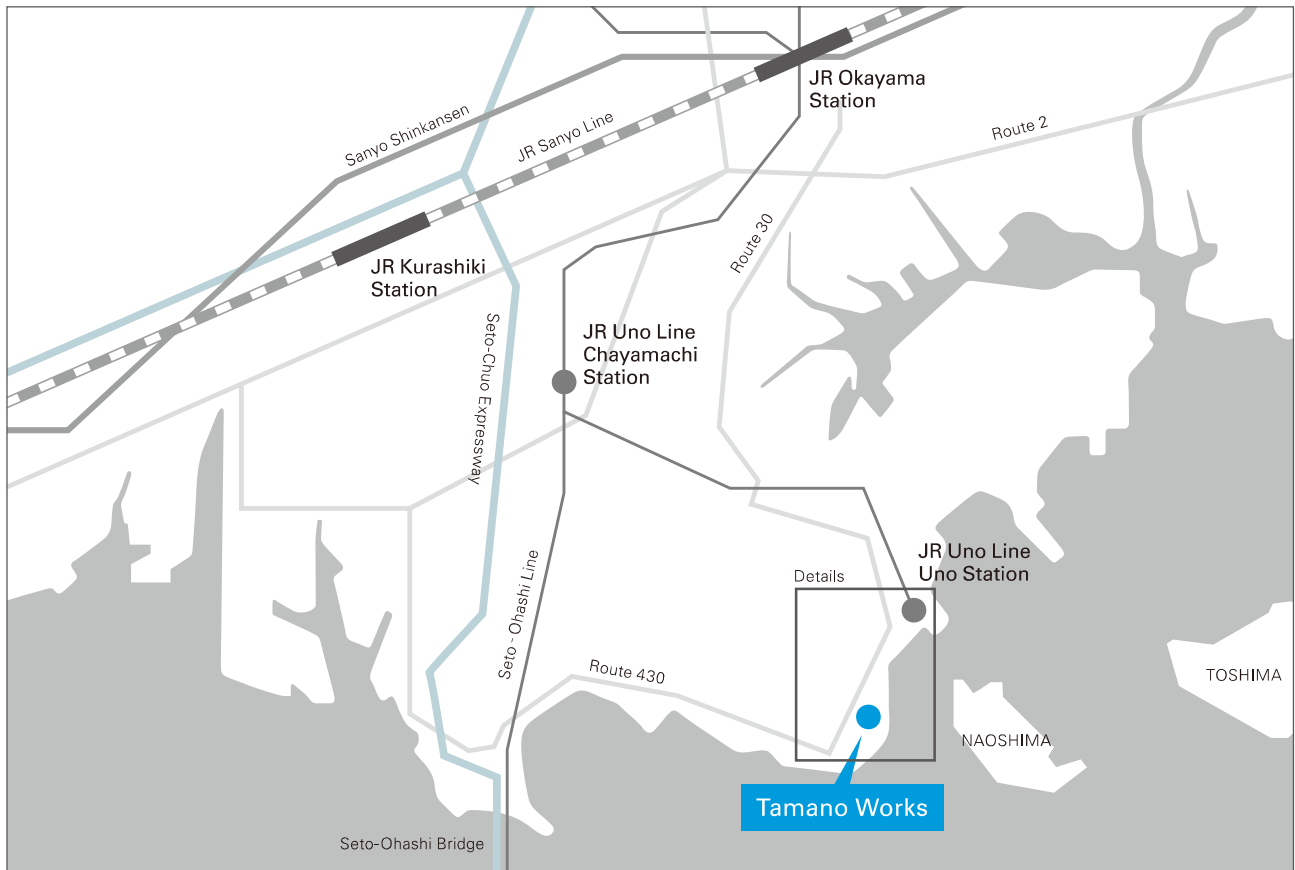

Tamano Works

Details

● Address

1-1, Tama 3-chome, Tamano, Okayama 706-8651

● Transportation

【 By Train 】

From Uno Station, about 10 minutes by taxi.
Or, take the bus for Shibukawa/Kojima and get off at "MITSUI E&S Mae".

【 By Express Bus 】

Take the express bus for Diamond Setouchi Marine Hotel and get off at "MITSUI E&S Mae" .
It takes about 70 minutes.