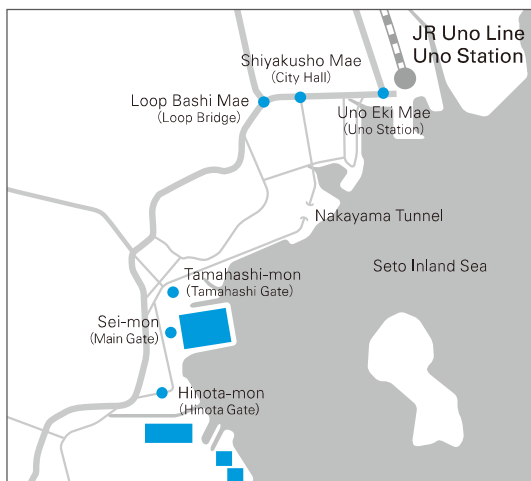

Tamano Works

Details

● Address

1-1, Tama 3-chome, Tamano, Okayama 706-8651

● Transportation

【 By Train 】

From Uno Station, about 10 minutes by taxi.
Or, take the bus for Shibukawa/Kojima and get off at "MITSUI E&S Mae".

【 By Express Bus 】

Take the express bus for Diamond Setouchi Marine Hotel and get off at "MITSUI E&S Mae" .
It takes about 70 minutes.